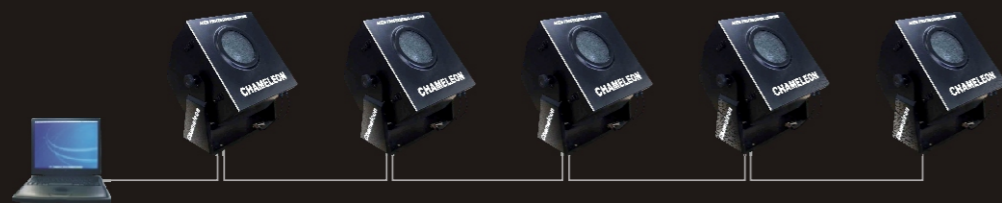

聚光型 / Spot light type

户外小型电脑变色龙灯 Outdoor low power chameleon light

技术参数

- 型号: GBS-CDM150W, GBS-MSD250W, GBS-MSR575W
- 光源: CDM150W, MSD250W, MSR575W (进口光源)
- 光束角: 0~20° 手动可调
- 旋转角度: X-轴360° 手动, Y-轴160° 手动
- 换色系统: CMY无限混色
- 通讯信号: DMX512
- 控制方式: 主从控制: 多台同步变色(内置32个自动演示程序)DMX512控制台控制: 多部编程控制变色
- 用途: 主要适用于户外白色或浅色建筑、立柱、天然溶洞、文化古迹、雕塑、桥梁、别墅等

Technical features

- Model type: GBS-CDM150W, GBS-MSD250W, GBS-MSR575W
- Bulb: CDM150W, MSD250W, MSR575W (philips brand)
- Beam angle: 0~20° can manual adjust
- Rotation angle: X-axis 360° manual adjust, Y-axis 160° manual adjust
- Colour change system: CMY unlimited mix color
- Communication signals: DMX512
- Control mode: Main and following machine control: One chameleon as the host, By its signals to control other chameleon operate, Achieve simultaneous effects. (Built-in 32 automatic demo procedure)
- DMX512 Signal control: Programming in every light control
- Applications: Mainly use for outdoor white buildings, stand column, natural cave, historic site, sculpture, bridge, villadom etc

Ch1	C 青色	
Ch2	M 洋红	
Ch3	Y 黄色	
Ch4	CMY 变色速度	FAST SLOW
Ch5	复位	

规格型号 Model type	GBS-CDM150W	GBS-MSD250W	GBS-MSR575W
光源功率 Power	CDM150W	MSD250W	MSR575W
电 源 Power source	AC220V ± 5% / 50 (P+N+E)	AC220V ± 5% / 50 (P+N+E)	AC220V ± 5% / 50 (P+N+E)
色 温 Color Temperature	4200/6000k	6700k	6000k
光通量(白光) Luminous flux(white color)	12900lm	18000lm	43000lm
有效距离 Effective distance	≤20m	≤30m	≤50m
温控保护温度 Temperature control	125°C	125°C	125°C
变色系统 Color change system	CMY无限混色 CMY Infinite mixed color	CMY无限混色 CMY Infinite mixed color	CMY无限混色 CMY Infinite mixed color
DMX512通道数 DMX512 channel	5CH	5CH	5CH
防护等级 Protect level	IP54	IP54	IP54
包装尺寸 Package size	475 × 290 × 490mm	475 × 350 × 490mm	475 × 290 × 490mm
重 量 Weight	19kg	20.5kg	26kg