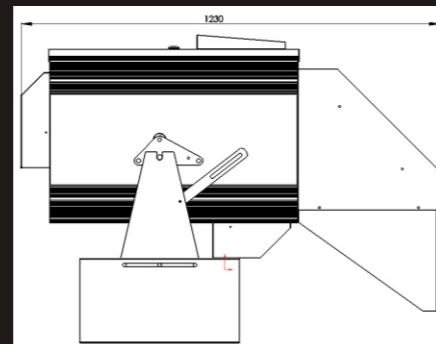

泛光型 / Flood light

户外大型电脑变色龙灯
Outdoor big power chameleon light

技术参数

- 型号: GBS-MHN1800W, GBS-HMI2500W, GBS-HMI4000W
- 光源: MHN-1800W, HMI2500W, HMI4000W (进口光源)
- 光束夹角: X: 50°, Y: 20°
- 旋转角度: X-轴360° 手动, Y-轴60° 手动
- 换色系统: CMY无限混色+ (光闸)
- 通讯信号: DMX512
- 控制方式: 主从控制: 多台同步变色(内置32个自动演示程序)
- DMX512控制台控制: 多部编程控制变色
- 用途: 主要适用于户外白色建筑、喷泉, 天然溶洞、文化古迹、雕塑、桥梁、别墅等

Technical features

- Model type: GBS-MHN1800W, GBS-HMI2500W, GBS-HMI4000W
- Bulb: MHN-1800W, HMI2500W, HMI4000W (Philips brand)
- Beam angle: X, 50° Y, 20°
- Rotation angle: X-axis 360° manual adjust, Y-axis 60° manual adjust
- Color change system: CMY unlimited mix color + (optical shutter)
- Communication signals: DMX512
- Control mode: Main and following machine control: One chameleon as the host, By its signals to control other chameleon operation, Achieve simultaneous effects. (built-in 32 automatic demo procedure)
- DMX512 Signal control: Programming in every light control
- Applications: Mainly use for outdoor white buildings, stand column, natural cave, historic site, sculpture, bridge, villadom, etc