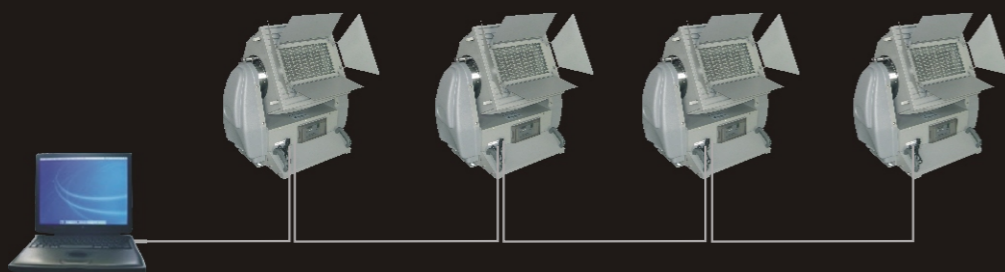

泛光型 / Flood light

户外大型电脑变色龙灯
Outdoor big power chameleon light

技术参数

- 型号: GBS-MHN1800W, GBS-HMI2500W, GBS-HMI4000W
- 光源: MHN-1800W, HMI2500W, HMI4000W (进口光源)
- 光束夹角: X: 50°, Y: 20°
- 旋转角度: X-轴360° 手动, Y-轴60° 手动
- 换色系统: CMY无限混色+ (光闸)
- 通讯信号: DMX512
- 控制方式: 主从控制: 多台同步变色(内置32个自动演示程序)
- DMX512控制台控制: 多部编程控制变色
- 用途: 主要适用于户外白色建筑、喷泉, 天然溶洞、文化古迹、雕塑、桥梁、别墅等

Technical features

- Model type: GBS-MHN1800W, GBS-HMI2500W, GBS-HMI4000W
- Bulb: MHN-1800W, HMI2500W, HMI4000W (Philips brand)
- Beam angle: X, 50° Y, 20°
- Rotation angle: X-axis 360° manual adjust, Y-axis 60° manual adjust
- Color change system: CMY unlimited mix color + (optical shutter)
- Communication signals: DMX512
- Control mode: Main and following machine control: One chameleon as the host, By its signals to control other chameleon operation, Achieve simultaneous effects. (built-in 32 automatic demo procedure)
- DMX512 Signal control: Programming in every light control
- Applications: Mainly use for outdoor white buildings, stand column, natural cave, historic site, sculpture, bridge, villadom, etc