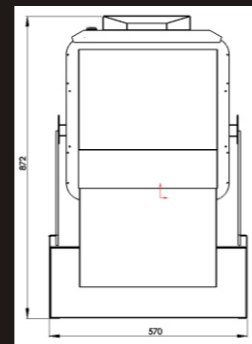

泛光型 / Flood light

户外大型电脑变色龙灯
Outdoor big power chameleon light

技术参数

- 型号: GBS-MHN1800W, GBS-HMI2500W, GBS-HMI4000W
- 光源: MHN-1800W, HMI2500W, HMI4000W (进口光源)
- 光束夹角: X: 50°, Y: 20°
- 旋转角度: X-轴360° 手动, Y-轴60° 手动
- 换色系统: CMY无限混色+ (光闸)
- 通讯信号: DMX512
- 控制方式: 主从控制: 多台同步变色(内置32个自动演示程序)
- DMX512控制台控制: 多部编程控制变色
- 用途: 主要适用于户外白色建筑、喷泉, 天然溶洞、文化古迹、雕塑、桥梁、别墅等

Technical features

- Model type: GBS-MHN1800W, GBS-HMI2500W, GBS-HMI4000W
- Bulb: MHN-1800W, HMI2500W, HMI4000W (Philips brand)
- Beam angle: X, 50° Y, 20°
- Rotation angle: X-axis 360° manual adjust, Y-axis 60° manual adjust
- Color change system: CMY unlimited mix color + (optical shutter)
- Communication signals: DMX512
- Control mode: Main and following machine control: One chameleon as the host, By its signals to control other chameleon operation, Achieve simultaneous effects. (built-in 32 automatic demo procedure)
- DMX512 Signal control: Programming in every light control
- Applications: Mainly use for outdoor white buildings, stand column, natural cave, historic site, sculpture, bridge, villadom, etc