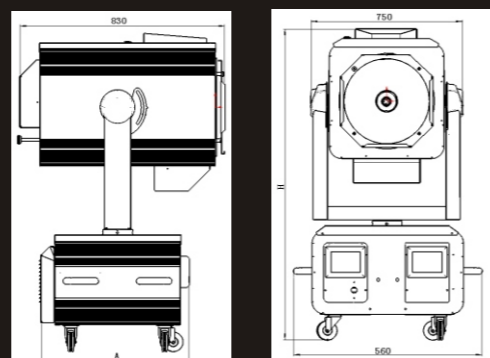

大功率风冷型 / Laser light

户外大功率单色电脑激光动画表演器(20~80W)

Outdoor high power monochromatic animation and computerized laser (20~80W)

技术参数

- 特点: 采用半导体激光器
- 用途: 适用于大型演出、娱乐场所、喷泉水幕、大型灯光表演, 地标及激光广告等
- 功能: 电脑编程、可实时输出、演示图案或文字动画
- 激光颜色: 绿色光
- 激光波长: 绿色532nm
- 扫描系统: 高速振镜30K/S 角度: 40度
- 控制方式: ILDA 接口(如:Pangolin、Phoenix激光表演控制软件)
- 冷却方式: 内循环水冷
- 额定电压: AC110V/AC220V
- 电源控制: 自动保护, 智能检测, 定时自动开关系统
- 额定频率: 50Hz/60Hz
- 消耗功率: ≤2.5~4KW

Technical features

- Special point: Use semiconductor lasers
- Application: It's suitable for large-scale performances, place of entertainment, fountain water curtain and laser advertisement, etc
- Function: Computer programming, can real-time output patterns, characters and animation
- Color: Green ray
- Laser wavelength: Green532nm
- Scanning system: High-speed galvanometer 30K/S
- Angle: 40°
- Control mode: ILDA connector (such as:Pangolin、Phoenix laser performing computer control software)
- Cooling way: Internal recycle water cooling

规格型号 Model type	GJGFSNM20W	GJGF/ILDA -532NM30W	GJGF/ILDA -532NM40W	GJGF/ILDA -532NM50W	GJGF/ILDA -532NM60W	GJGF/ILDA -532NM80W
激光功率 Laser power	20W	30W	40W	50W	60W	80W
单线射程 Single ray distance	≤2~3km	≤3~4km	≤4~5km	≤5~6km	≤6~8km	≤8~15km
图案射程 Pattern distance	≤0.3~1km	≤0.5~1.5km	≤1~2km	≤1.5~2.5km	≤2~3km	≤2.5~3.5km
激光器外观尺寸(cm) Laser size	80X30X20					
控制柜尺寸(cm) Control cabinet size	54X68X55					
冷却系统尺寸(cm) Cooling system size	48X58X81					
重量 Weight						